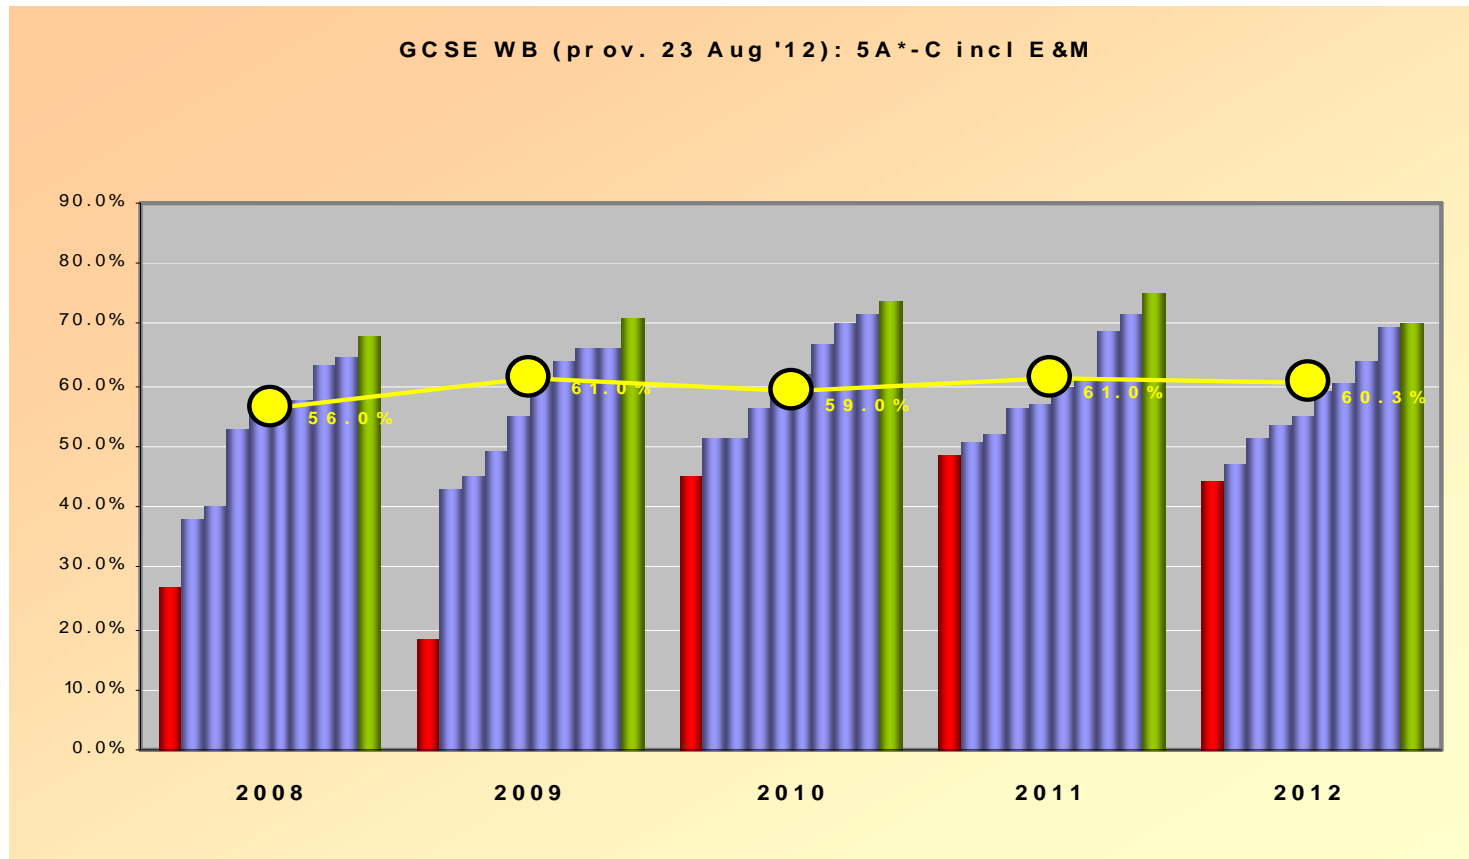

GCSE 5A*-C including English and Maths

The gap between the top performing and lower performing schools has diminished significantly over the last five years.