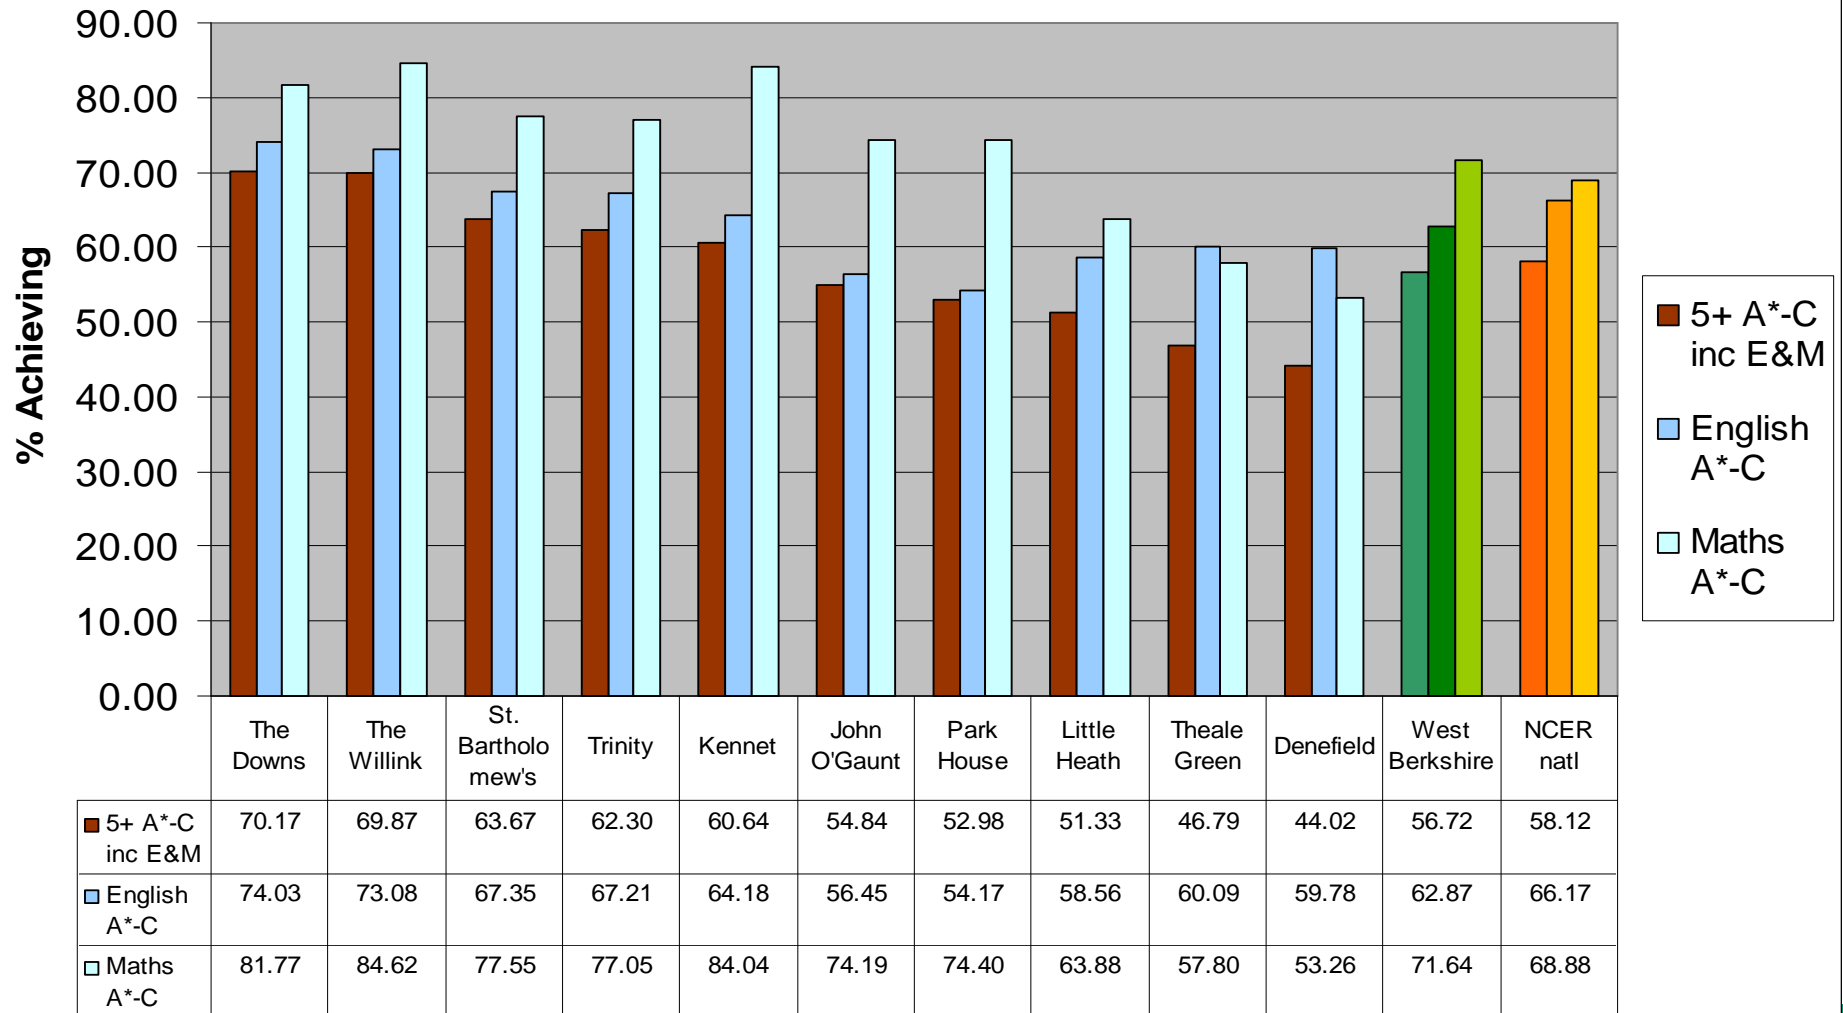

2010 English & Maths GCSE results

2010 Centre	Number on Roll	Percentage of Pupils achieving:														Diff English - Maths
		5& A*-C	5& A*-G	5+ A*-C inc A*-C GCSE E&M	5+ A*-C inc E&M at Level 2	5+ A*-G inc E&M at Level 1	English & Maths			English			Maths			
							GCSE A*-C	Level 2	Level 1	GCSE A*-C	Level 2	Level 1	GCSE A*-C	Level 2	Level 1	
Denefield	205	71.22	97.56	50.73	50.73	94.15	52.68	53.17	95.12	66.83	66.83	96.59	58.54	59.02	96.10	8.29
John O'Gaunt	83	74.70	97.59	59.04	59.04	96.39	61.45	61.45	97.59	69.88	73.49	98.80	65.06	65.06	97.59	4.82
Kennet	284	76.76	98.94	72.18	72.54	98.94	73.59	74.30	100.00	84.86	85.56	100.00	76.41	76.76	100.00	8.45
Little Heath	261	79.69	98.85	67.05	67.05	98.08	67.43	67.43	99.23	77.78	77.78	99.62	72.03	72.03	99.62	5.75
Park House	203	68.97	93.10	50.74	50.74	91.63	51.23	51.23	93.60	72.41	72.41	96.06	57.14	57.14	95.07	15.27
St. Bartholomew's	249	77.51	95.58	70.28	70.28	94.78	70.68	70.68	97.59	79.12	79.12	97.59	74.30	74.30	98.80	4.82
The Downs	152	76.32	99.34	74.34	74.34	98.03	74.34	74.34	98.03	80.92	80.92	98.03	76.32	76.32	99.34	4.61
The Willink	156	68.59	96.79	61.54	61.54	96.79	61.54	61.54	98.08	69.87	71.79	98.72	69.23	69.23	99.36	0.64
Theale Green	223	73.09	99.10	55.61	55.61	97.76	56.50	56.50	98.21	72.20	72.20	99.10	63.23	63.23	99.10	8.97
Trinity	149	60.40	91.95	44.97	46.31	89.93	46.31	48.32	95.97	63.76	65.77	96.64	51.01	53.69	98.66	12.75
West Berkshire	1994	72.37	95.64	60.73	60.88	94.48	61.58	61.89	96.19	73.77	74.32	96.94	66.25	66.55	97.14	7.52
NCER natl	547623	75.75	94.48	55.62	58.46	93.42	56.14	59.77	95.04	66.66	69.77	96.06	62.88	65.70	96.10	3.79
Brookfields	19	0.00	0.00	0.00	0.00	0.00	0.00	0.00	10.53	0.00	0.00	15.79	0.00	0.00	10.53	
The Castle	10	0.00	0.00	0.00	0.00	0.00	0.00	0.00	0.00	0.00	0.00	0.00	0.00	0.00	0.00	

GCSE 2012 English and maths summary